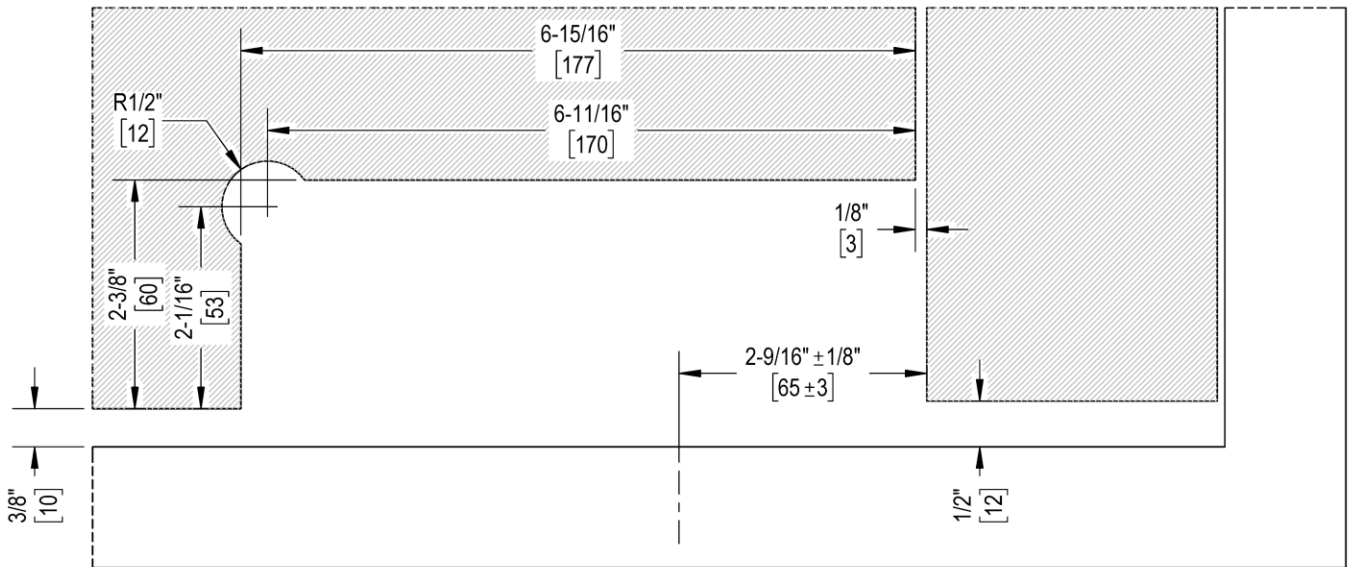

		Description:	ALVA SELF-CLOSING BOTTOM PATCH + PT20 PLUS/HD & PT24 PIVOT
Bohle America Inc 10924 Granite Street, Suite 200 Charlotte, NC 28273	T +1 888 838 6006 F +1 704 547 8420 info@bohle-america.com		

		<p>Description: ALVA SELF-CLOSING BOTTOM PATCH + PT20 TRANSOM & PT30.3 OR PT40</p>
<p>Bohle America Inc 10924 Granite Street, Suite 200 Charlotte, NC 28273</p>	<p>T +1 888 838 6006 F +1 704 547 8420 info@bohle-america.com</p>	